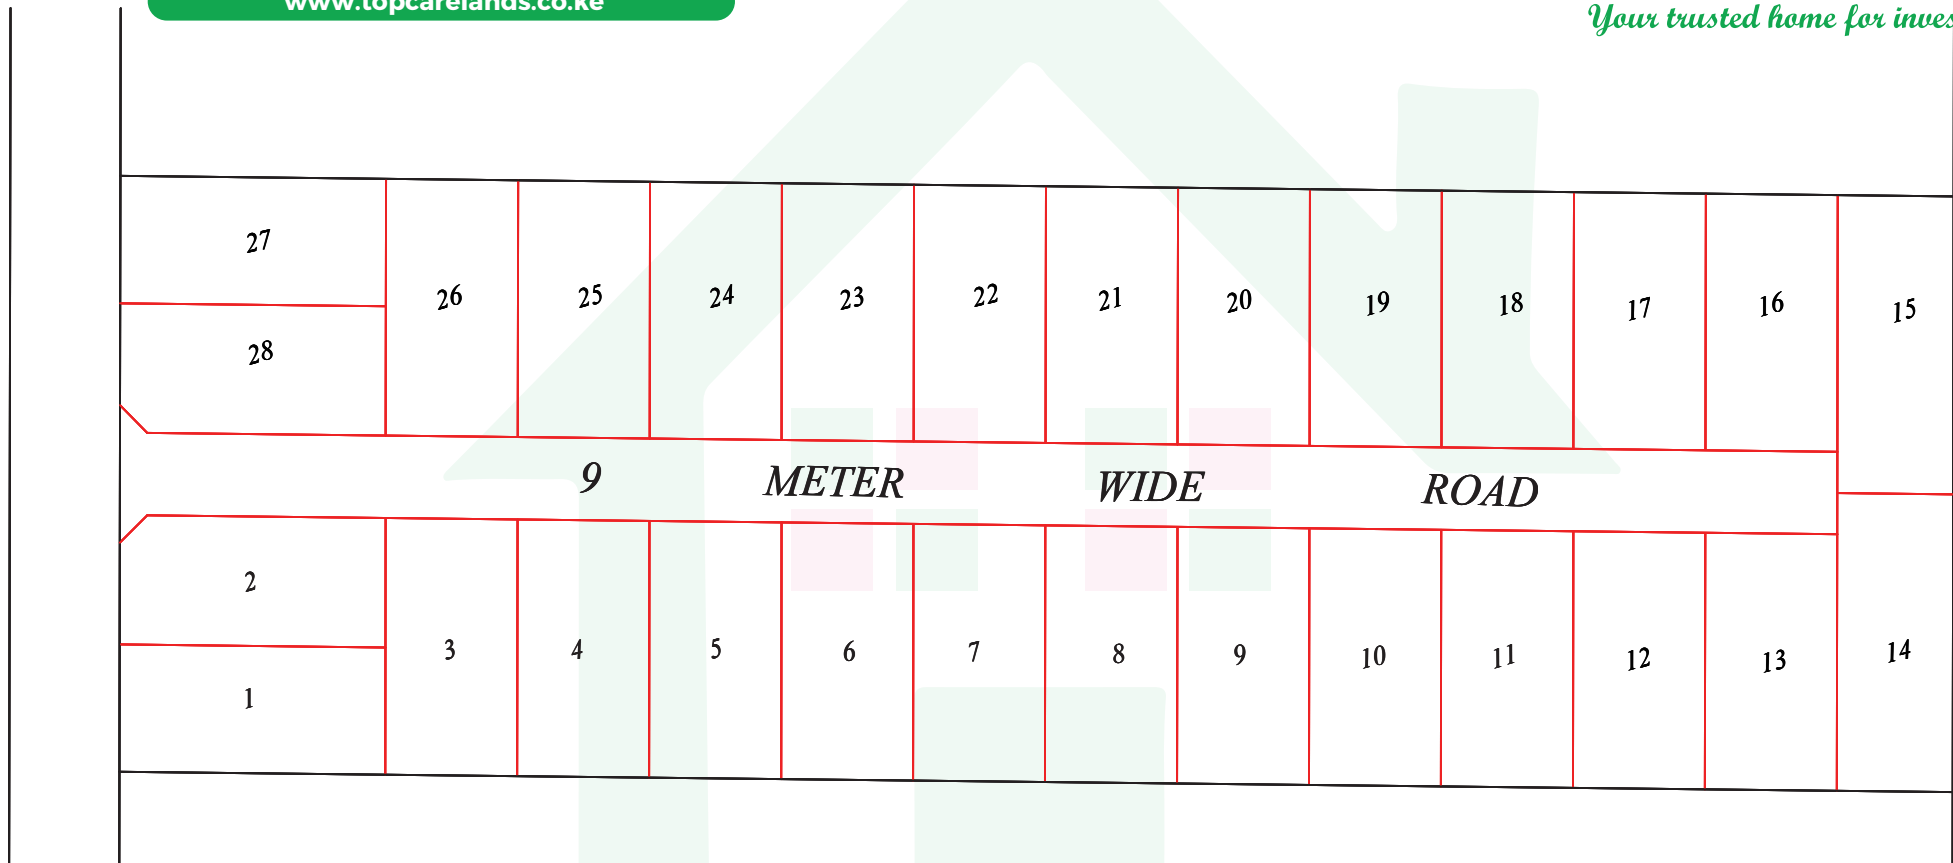

# JUJA

PHASE 62 PLOTS

CASH PRICE: